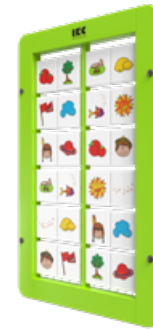

PLAYMODULE MEMORY

The Memory wall game is a variant of the well-known memory card game. It consists of 24 rotating blocks with colorful images on each side. With the fine finish of the blocks and the high quality frame, this wall game guarantees years of fun!