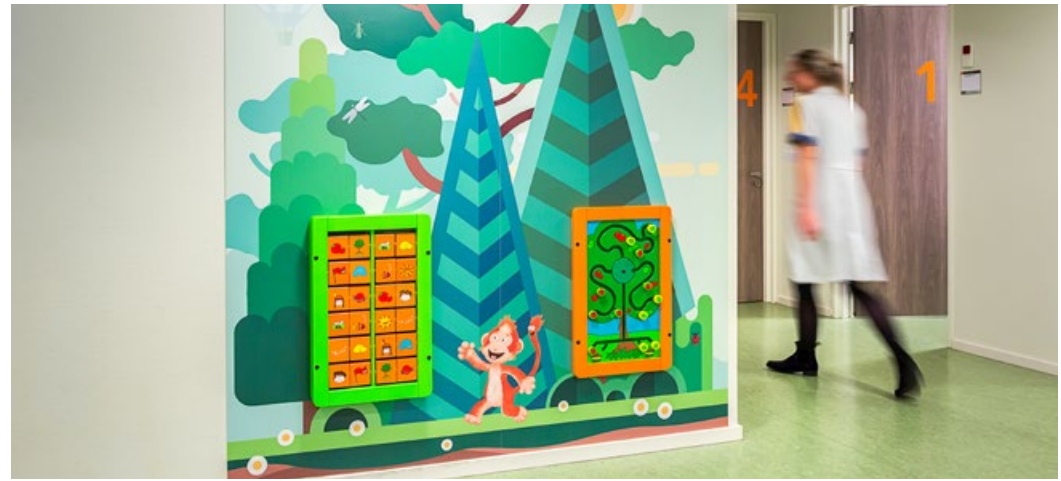

A suitable play area for every healthcare facility

PLAYING PROVIDES YOU WITH A RELAXED WAITING ROOM

With an IKC play corner, you create a place where children can enjoy themselves. This will benefit the atmosphere in your waiting room, because you will make the children feel as welcome as their parents. Additionally, offering a distraction can help to relax children, so that they are less stressed going into their appointment.

THE ADVANTAGES OF A KIDS' CORNER

Research has shown that, when the waiting room offers positive distraction, patients will be better prepared for their consultation. A kids' play corner increases the relaxed atmosphere with 70% because the play corner creates this positive distraction for the children. An additional advantage is that children, who are patients, can play and relax before their consultation, therefore they are less likely to be stressed going into the doctor's appointment.

IKC
INTERNATIONAL
KIDS
CONCEPTS

All our products are inspected, tested and certified by SGS Laboratories.

All our products only use FSC certified wood, so eco- and environment friendly!

European standard EN 71 specifies safety requirements for toys. Compliance with the standard is legally required for all toys sold in the European Union.

- Division Oncology Zuyderland hospital

"We notice that the appointments run more smoothly because the children are more relaxed after playing in the kids' corner."

- Facility manager
Maasstad hospital

Favorites in healthcare