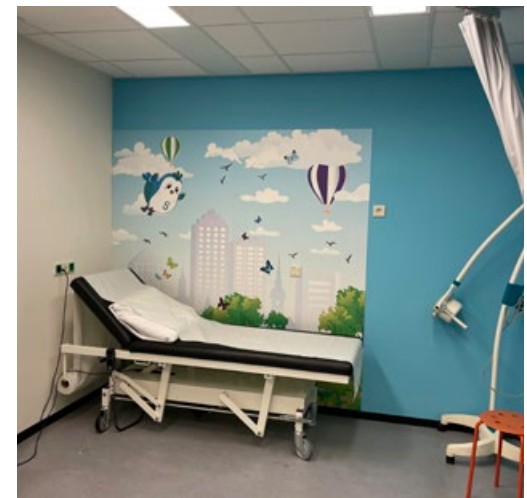

"A kids' corner provides a more comfortable atmosphere in the waiting rooms."
- Practice manager
General practice Swifterbant