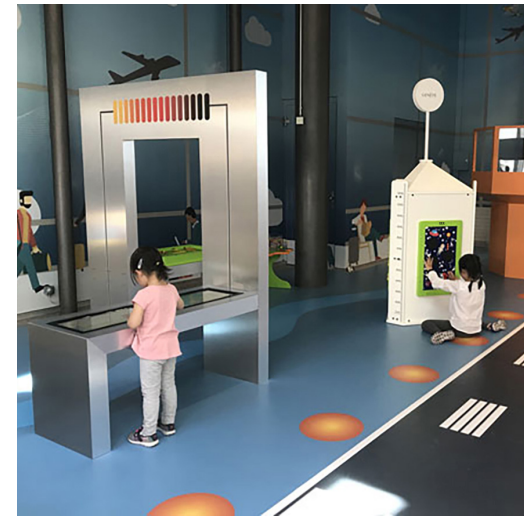

“Children are constantly playing in the kids’ corner. We notice that they’re not getting bored as quickly now that they have their own play corner.”

- Christof Kontogiannis,
Passenger Experience manager Köln Airport